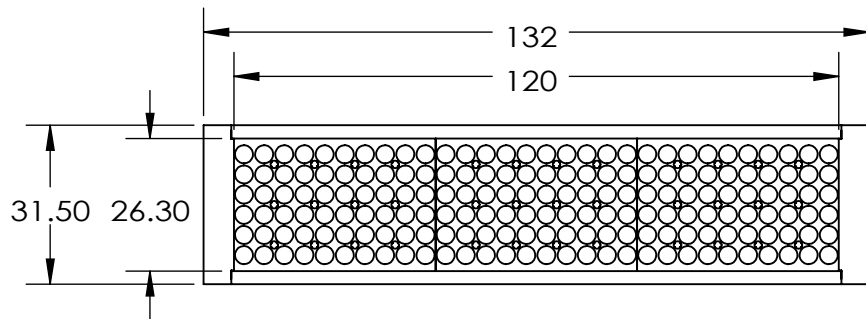

REVISIONS

ZONE	REV.	DESCRIPTIONS	DATE	APP.
------	------	--------------	------	------

2X TAP M3 ∇ 4
(ON 2 SIDES)

2X M3 ADJUSTABLE RANGE

CABLE & CONNECTOR

COLOR	WAVE LENGHT
RED:	620nm
GREEN:	525nm
BLUE:	470nm
WHITE:	-
IR 850:	850nm
IR 940:	940nm
UV:	380-385nm
RGB:	620nm/525nm/470nm

DESIGN BY	DS CHAN	UNIT:	PRODUCT SERIES: LBRX SERIES		
CHECK BY	DS CHAN	MM			
DATE	06/06/2014	REVISION:			
MATERIAL	-	01	TITLE	DRAWING LAYOUT	
FINISHING	-	SCALE:	PART NO	LBRX-00-120-6-X-24V (REV 01)	
QTY	-	2 : 3	DWG NO	-	
			COLOUR:	-	-
			VOLTAGE:	-	-
			CURRENT:	-	-
			POWER:	-	-
			SHEET 1 OF 1		