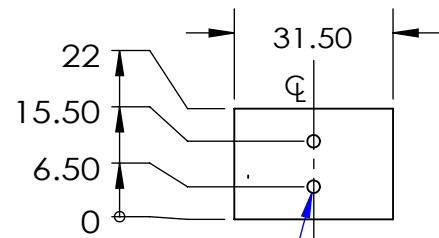

REVISIONS

ZONE	REV.	DESCRIPTIONS	DATE	APP.
------	------	--------------	------	------

2X TAP M3 ∇ 4
(ON 2 SIDES)

2X M3 ADJUSTABLE RANGE

CABLE & CONNECTOR

COLOR	WAVE LENGHT
RED:	620nm
GREEN:	525nm
BLUE:	470nm
WHITE:	-
IR 850:	850nm
IR 940:	940nm
UV:	380-385nm
RGB:	620nm/525nm/470nm

DESIGN BY	DS CHAN	UNIT:	PRODUCT SERIES: LBRX SERIES		
CHECK BY	DS CHAN	MM			
DATE	06/06/2014	REVISION:			
MATERIAL	-	01	TITLE	DRAWING LAYOUT	
FINISHING	-	SCALE:	PART NO	LBRX-00-120-6-X-24V (REV 01)	
QTY	-	2 : 3	DWG NO	-	
			COLOUR:	-	-
			VOLTAGE:	-	-
			CURRENT:	-	-
			POWER:	-	-
			SHEET 1 OF 1		