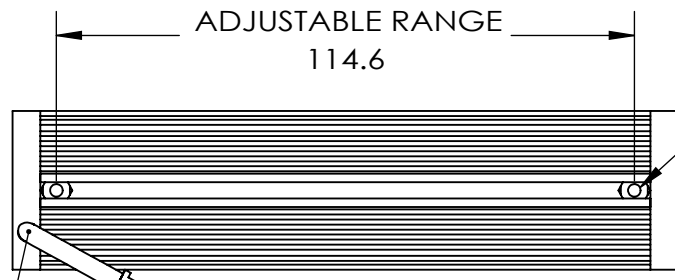

REVISIONS

ZONE	REV.	DESCRIPTIONS	DATE	APP.
------	------	--------------	------	------

2X TAP M3 ∇ 4
(ON 2 SIDES)

2X M3 ADJUSTABLE RANGE

CABLE & CONNECTOR

COLOR	WAVE LENGHT
RED:	620nm
GREEN:	525nm
BLUE:	470nm
WHITE:	-
IR 850:	850nm
IR 940:	940nm
UV:	380-385nm
RGB:	620nm/525nm/470nm

DESIGN BY	DS CHAN	UNIT:	PRODUCT SERIES: LBRX SERIES		
CHECK BY	DS CHAN	MM			
DATE	06/06/2014	REVISION:			
MATERIAL	-	01	TITLE	DRAWING LAYOUT	
FINISHING	-	SCALE:	PART NO	LBRX-00-120-6-X-24V (REV 01)	
QTY	-	2 : 3	DWG NO	-	
			COLOUR:	-	-
			VOLTAGE:	-	-
			CURRENT:	-	-
			POWER:	-	-
			SHEET 1 OF 1		